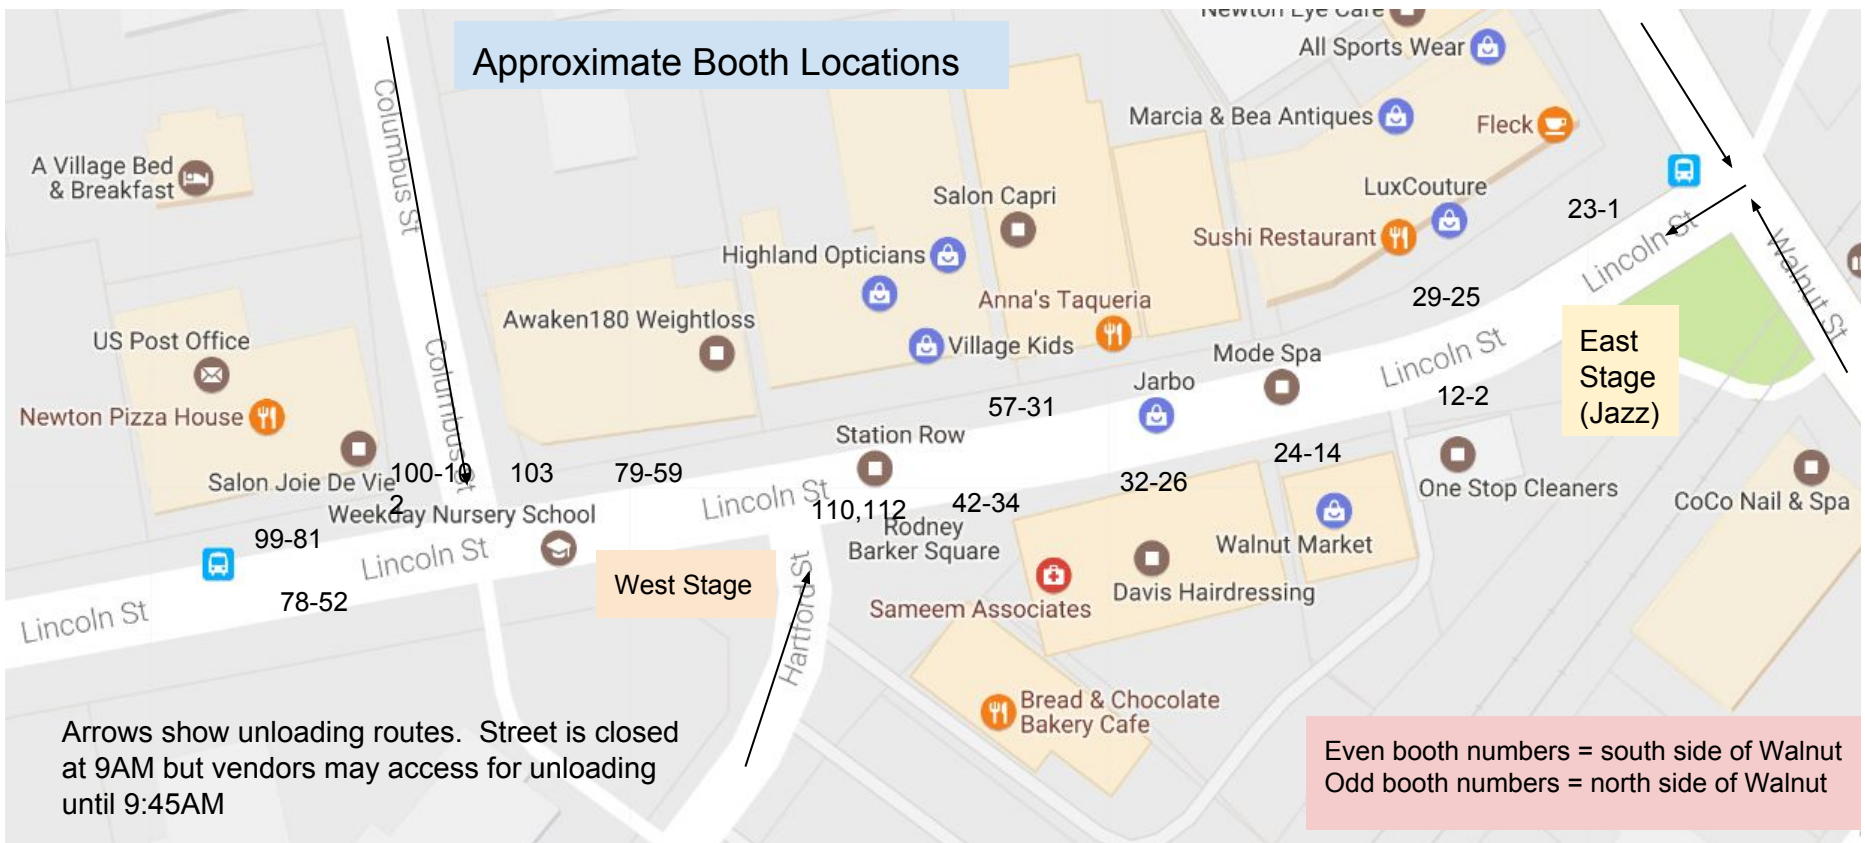

Approximate Booth Locations

East Stage (Jazz)

West Stage

Arrows show unloading routes. Street is closed at 9AM but vendors may access for unloading until 9:45AM

Even booth numbers = south side of Walnut
Odd booth numbers = north side of Walnut